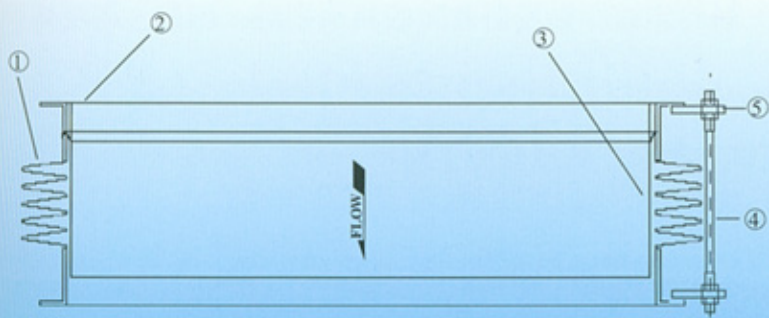

商佑不銹鋼方型伸縮接頭

STAINLESS STEEL RECTANGULAR EXPANSION

▲方形伸縮接頭

◎ 構件 CONSTRUCTION

ITEM	PARTS	MATERIAL	REMARK
1	BELLOWS	SUS-304	SUS-316/SUS-316L
2	FLANGE	SS-400	SUS-304/SUS-316
3	INTERNAL SLEEVE	SUS-304	SUS-316
4	TIE RODS	SS-41	SUS-304
5	RIB	SS-41	SUS-304

◎ 應用 APPLICATION :

本產品適用於廢排氣管路如：發電機和鍋爐之廢氣與可燃氣再回收利用裝置

For low pressure ducts in pollution control, flues, engine and boiler exhausts and gas recovery apparatus.

(一)CAMERA TYPE

(二)ROUNDED TYPE