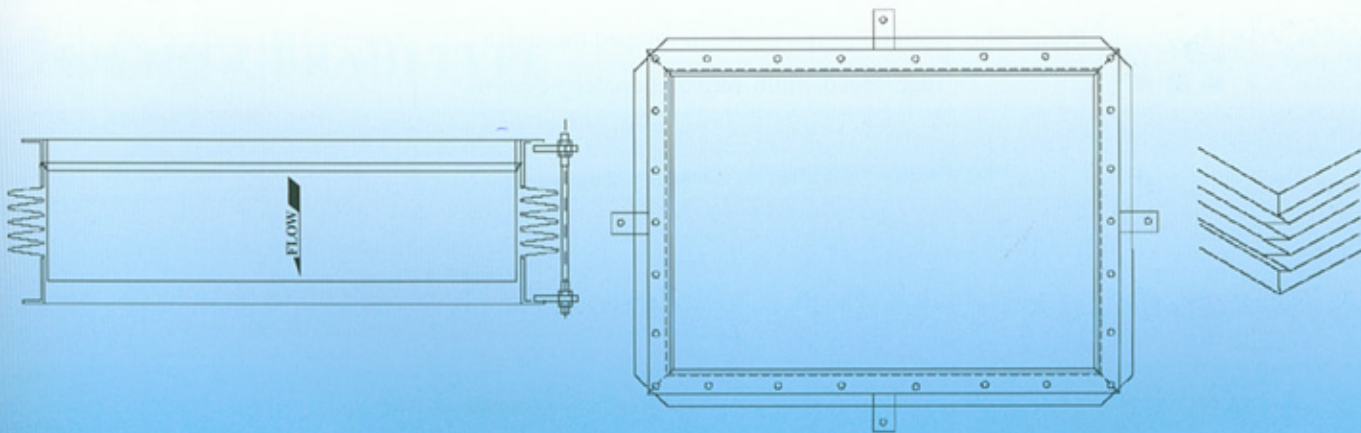

商佑不銹鋼方型伸縮接頭

STAINLESS STEEL RECTANGULAR EXPANSION

▲方形伸縮接頭

◎ 構件 CONSTRUCTION

ITEM	PARTS	MATERIAL	REMARK
1	BELLOWS	SUS-304	SUS-316/SUS-316L
2	FLANGE	SS-400	SUS-304/SUS-316
3	INTERNAL SLEEVE	SUS-304	SUS-316
4	TIE RODS	SS-41	SUS-304
5	RIB	SS-41	SUS-304

◎ 應用 APPLICATION :

本產品適用於廢排氣管路如：發電機和鍋爐之廢氣與可燃氣再回收利用裝置

For low pressure ducts in pollution control, flues, engine and boiler exhausts and gas recovery apparatus.

(一)CAMERA TYPE

(二)ROUNDED TYPE