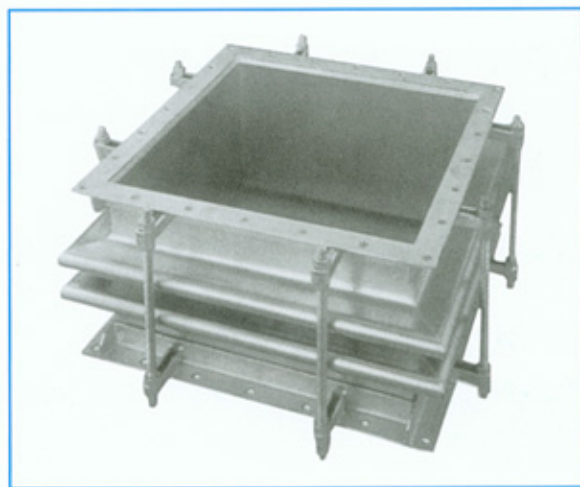

商佑不銹鋼方型伸縮接頭

STAINLESS STEEL RECTANGULAR EXPANSION

▲方形伸縮接頭

◎ 構件 CONSTRUCTION

ITEM	PARTS	MATERIAL	REMARK
1	BELLOWS	SUS-304	SUS-316/SUS-316L
2	FLANGE	SS-400	SUS-304/SUS-316
3	INTERNAL SLEEVE	SUS-304	SUS-316
4	TIE RODS	SS-41	SUS-304
5	RIB	SS-41	SUS-304

◎ 應用 APPLICATION :

本產品適用於廢排氣管路如：發電機和鍋爐之廢氣與可燃氣再回收利用裝置

For low pressure ducts in pollution control, flues, engine and boiler exhausts and gas recovery apparatus.

(一)CAMERA TYPE

(二)ROUNDED TYPE